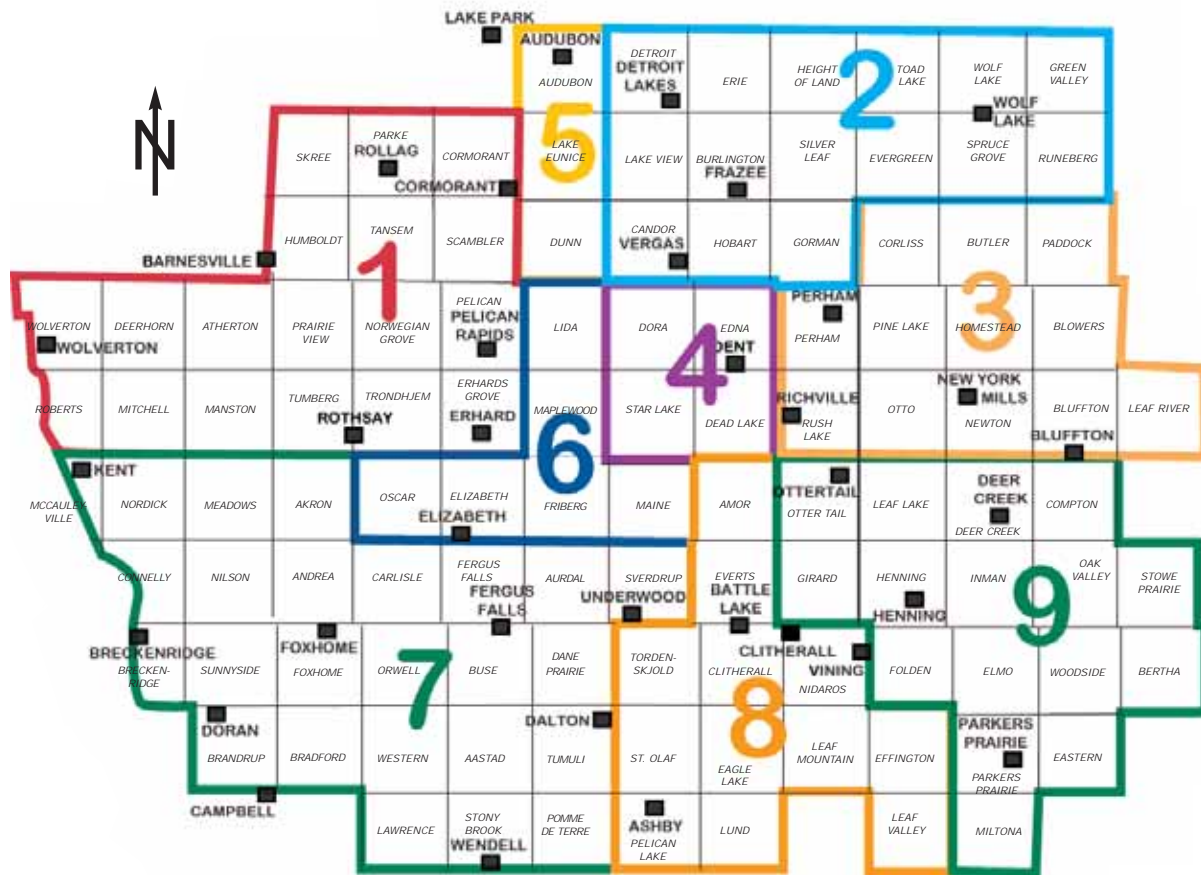

LREC Service Territory

District 1 - Denny Tollefson
Phone: 218.532.5134
 Townships: Skree, Park, Cormorant, Humboldt, Tansem, Scambler, Wolverton, Deerhorn, Atherton, Prairie View, Norwegian Grove, Pelican, Roberts, Mitchell, Manston, Tangberg, Trondhjem, Erhards Grove

District 2 - Dennis Mathiason
Phone: 218.342.2758
 Townships: Detroit, Erie, Height of Land, Toad Lake, Wolf Lake, Green Valley, Lake View, Burlington, Silver Leaf, Evergreen, Spruce Grove, Runeberg, Candor, Hobart, Gorman

District 3 - Ken Hendrickx
Phone: 218.385.2976
 Townships: Corliss, Butler, Paddock, Perham, Pine Lake, Homestead, Blowers, Rush Lake, Otto, Newton, Bluffton, Leaf River

District 4 - Earl Rydell
Phone: 218.758.2009
 Townships: Dora, Edna, Star Lake, Dead Lake

If any district varies in population by 15 percent or more, districts are realigned along township lines. No district may vary more than 10 percent from the average number of members for all districts.